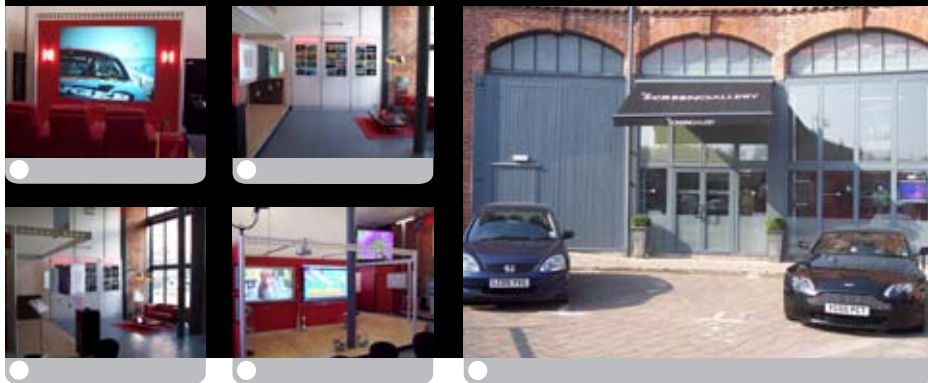

The SCREENGALLERY

PRODISPLAY™

SCREEN INNOVATIONS

Pro Display was born to innovate, changing the face of visual display as we know it today. A manufacturer at the forefront of display technology, focused on developing new and exciting ways to advertise and entertain. Image is no longer just a desire it's become a way of life.

A combination of design flair, innovation and expert knowledge have created a truly unique range of display products and solutions. The Screen Gallery in Leeds, provides you with an opportunity to share in our vision and see some of the most advanced screen technologies the world has to offer. If you do not wish to drive then we can arrange to pick you up from a local airport or rail station. Refreshments are available for all our guests - please feel free to bring your clients.