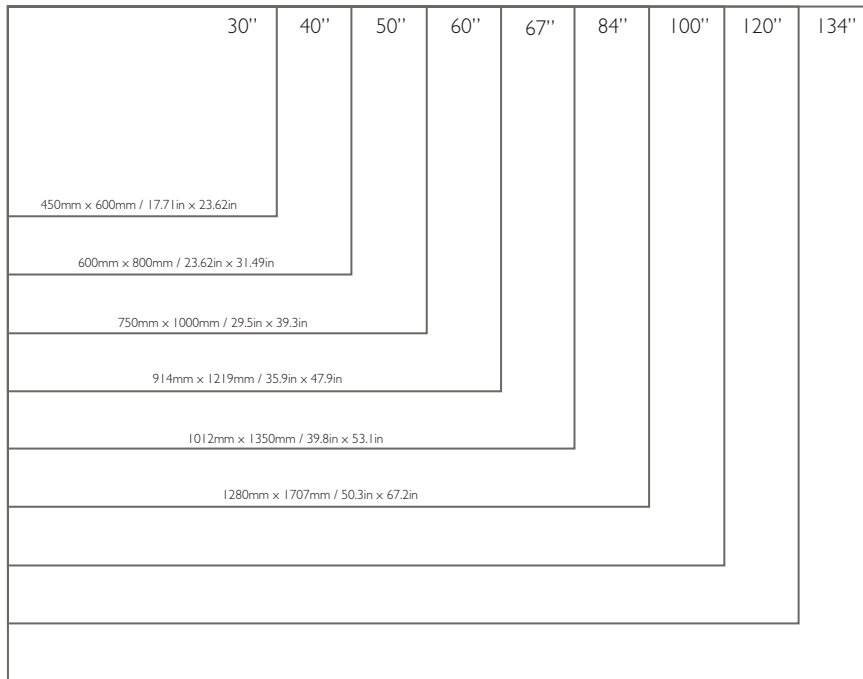

# DIFFUSION SCREEN SIZING GUIDE

Pro Display stock their Diffusion Screens in a range of standard sizes and Full Sheet sizes (2030mm x 3050mm). Our Diffusion Screens can also be custom cut to any size or shape specific to the clients needs. Pro Display's most popular selling Diffusion Screen, Pro Diffusion can also be custom manufactured to 200" (3000mm x 4000mm / 118.1102in x 157.4803in).

Please see our standard Diffusion Screen 4:3 and 16:9 Sizing Guides below:

## 4 : 3 ASPECT RATIO

## 16 : 9 ASPECT RATIO