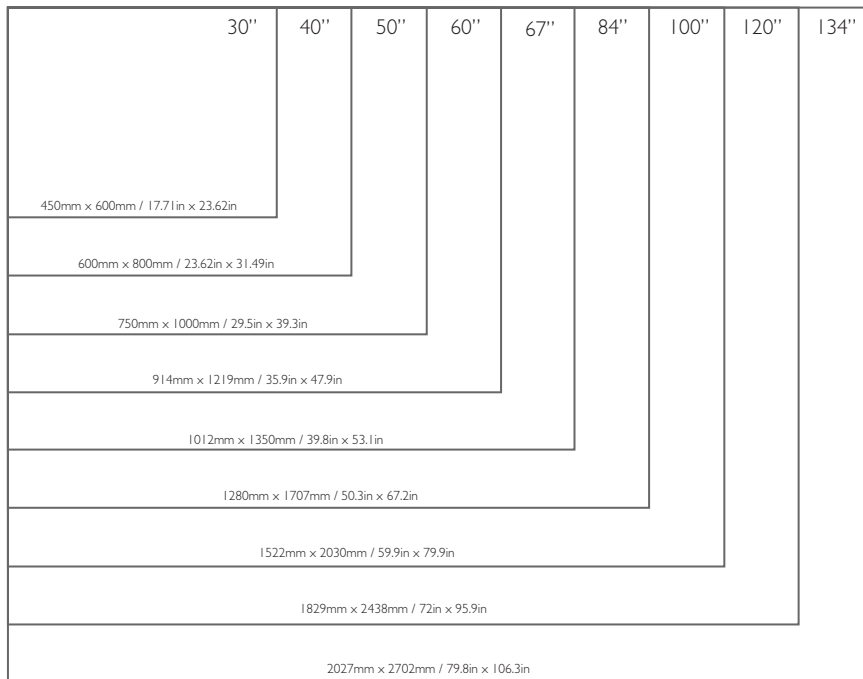

D I F F U S I O N S C R E E N S I Z I N G G U I D E

Pro Display stock their Diffusion Screens in a range of standard sizes and Full Sheet sizes (2030mm x 3050mm). Our Diffusion Screens can also be custom cut to any size or shape specific to the clients needs. Pro Display's most popular selling Diffusion Screen, Pro Diffusion can also be custom manufactured to 200" (3000mm x 4000mm / 118.1102in x 157.4803in).

Please see our standard Diffusion Screen 4:3 and 16:9 Sizing Guides below:

4 : 3 A S P E C T R A T I O

1 6 : 9 A S P E C T R A T I O